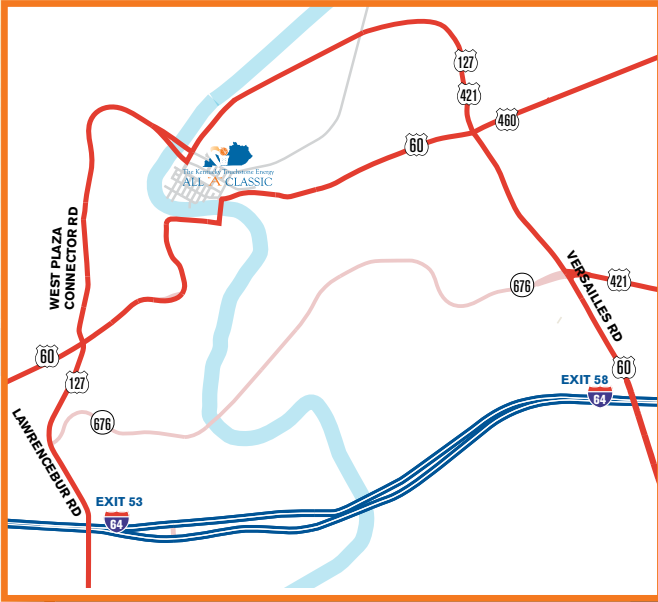

The Kentucky Touchstone Energy ALL "A" CLASSIC

**Shuttle Route is an
8-10 minute loop**

- Event Parking 
- Shuttle Pickup Drop Off 
- Shuttle Route 
- One Way Street 
- Downtown Shop/Eat 
- Visitor's Center 